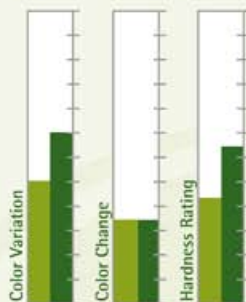

PRODUCT SPECS

- THICKNESS** 9/16"
- WIDTH** 5 3/4"
- LENGTHS** 24" to 72"
- WEAR LAYER** 3.2mm
- EDGE** Square Edge
- CORE** 100% Recycled Hevea

FINISH

Klump Miraphen Aluminum Oxide with Anti-Scratch Top Coat

INSTALLATION

Float, Glue or Staple/Nail

American Red Oak Merbau

COLOR VARIATION

Merbau Slimline features moderate but consistent color variation

GRAIN VARIATION

Merbau Slimline features extensive but consistent grain variation

COLOR CHANGE

Merbau Slimline will experience little to no color change over time

HARDNESS

1925 PSI

WARRANTY

Lifetime Structural
30 Year Residential Finish
5 Year Commercial Finish

ENVIRONMENTAL INFORMATION

LEED® CREDITS